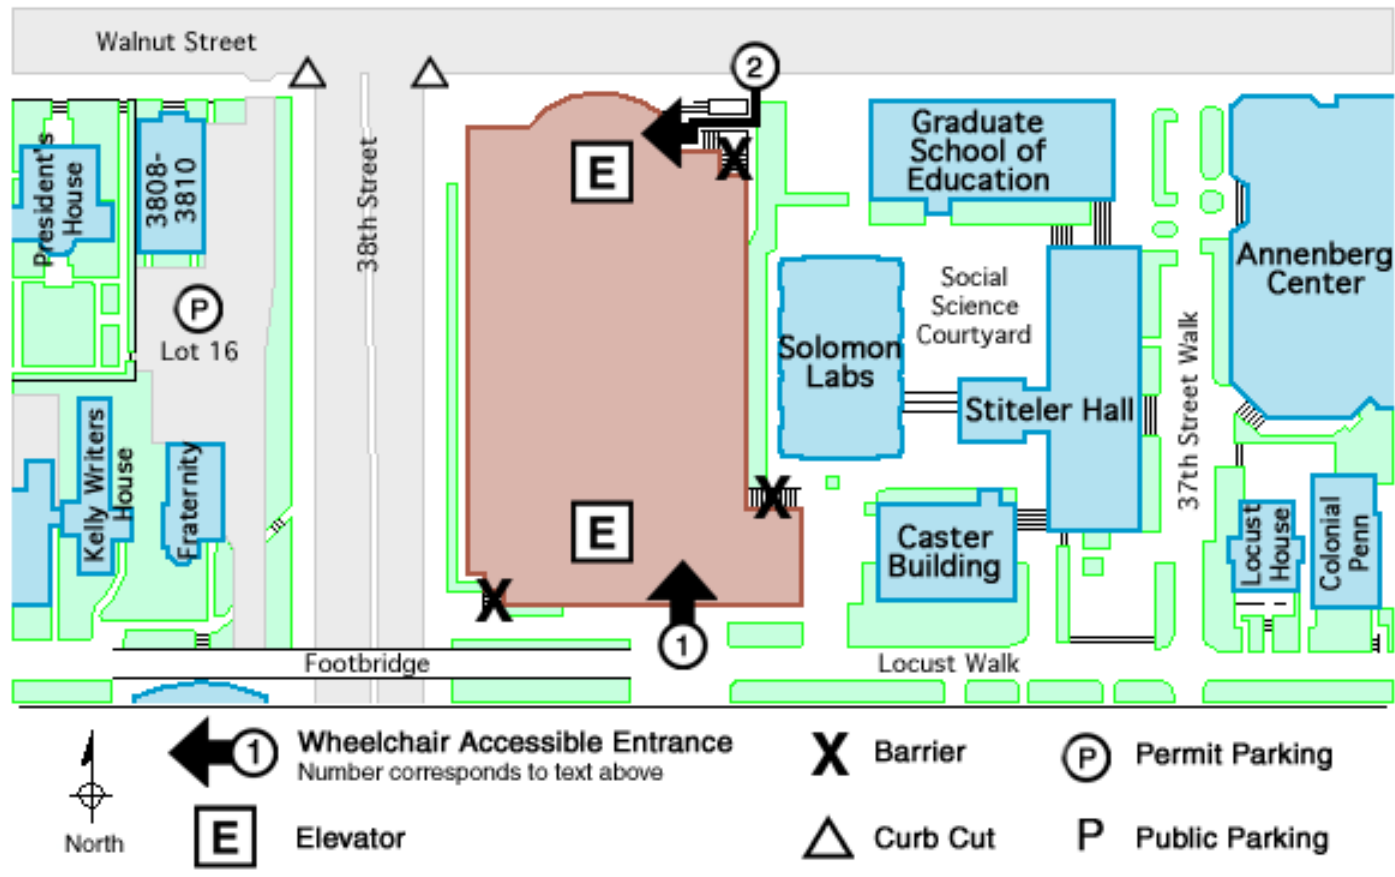

Wharton Risk Management & Decision Processes Center

Jon M. Huntsman Hall –5th Floor, 3730 Walnut Street, Phila., PA 19104

Wharton Risk Management & Decision Processes Center

Jon M. Huntsman Hall – 5th Floor, 3730 Walnut Street, Phila., PA 19104

(Enter entrance on Walnut Street (2) and take the first set of elevators to the 5th Floor)

Wharton Risk Management & Decision Processes Center Parking Maps