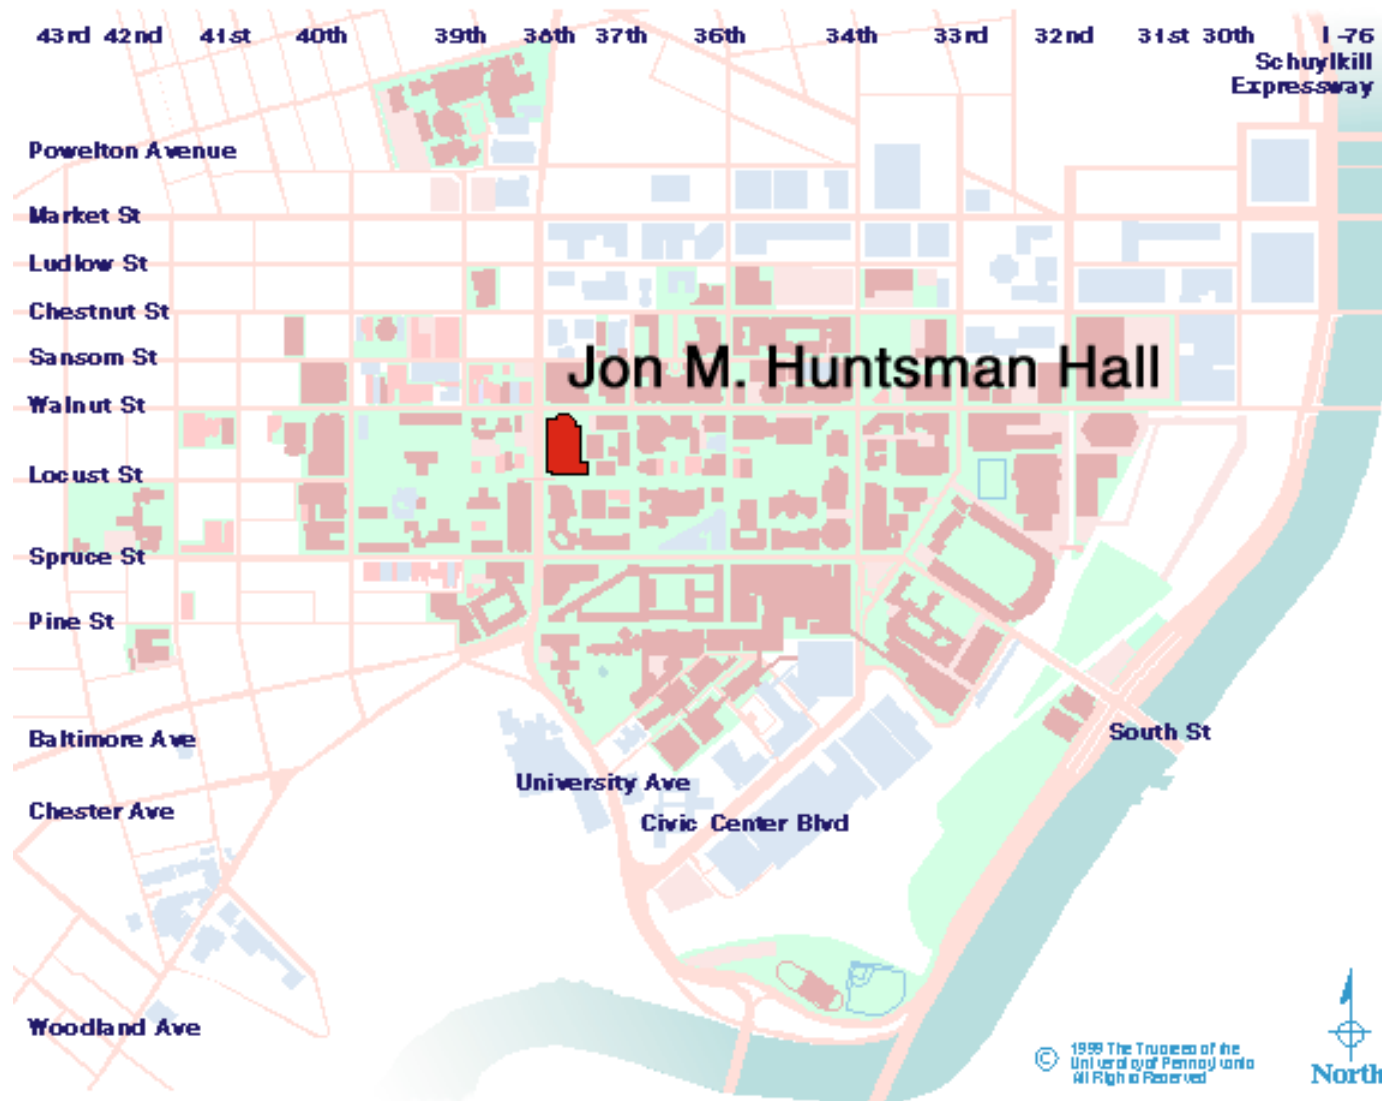

Wharton Risk Management & Decision Processes Center

Jon M. Huntsman Hall –5th Floor, 3730 Walnut Street, Phila., PA 19104

Wharton Risk Management & Decision Processes Center

Jon M. Huntsman Hall – 5th Floor, 3730 Walnut Street, Phila., PA 19104

(Enter entrance on Walnut Street (2) and take the first set of elevators to the 5th Floor)

Wharton Risk Management & Decision Processes Center Parking Maps